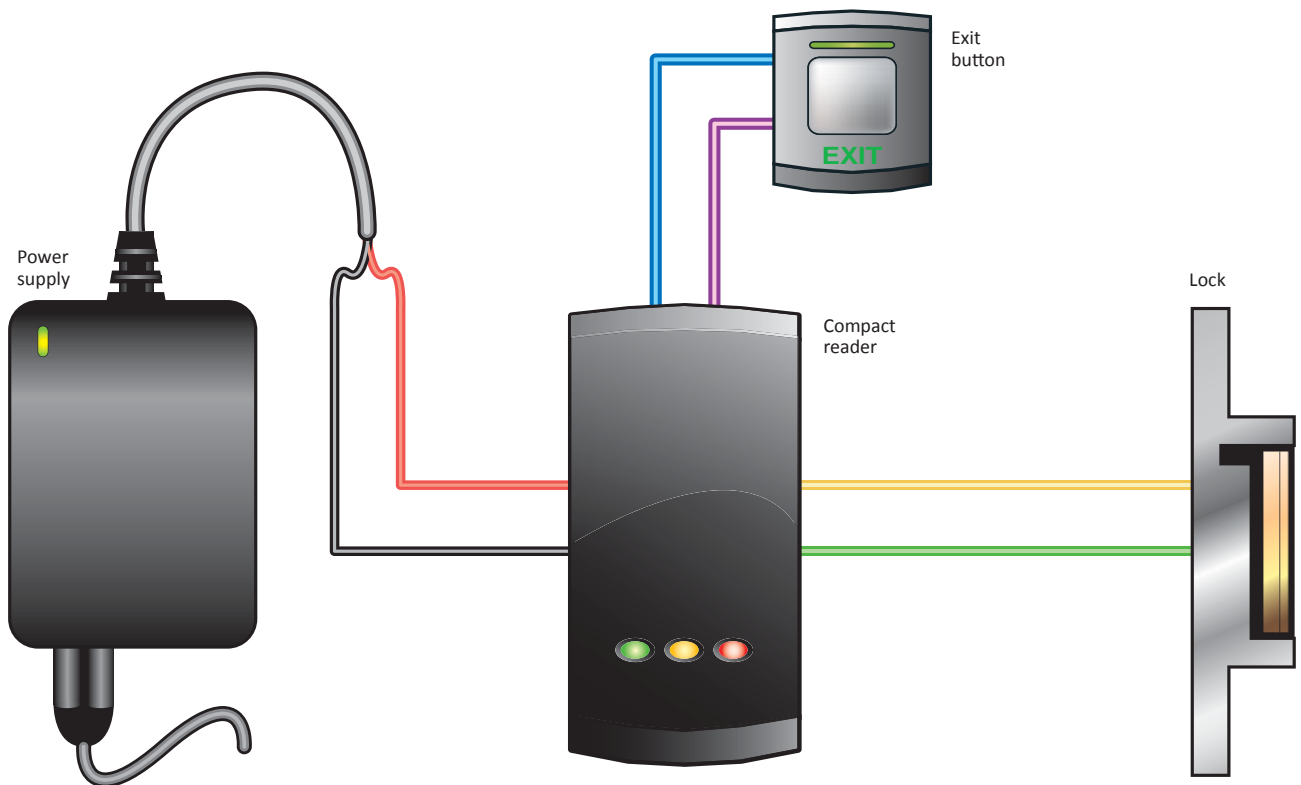

PROXIMITY P series compact readers

An access control unit and reader in one

What is it?

The PROXIMITY P series compact readers are part of the Compact range from Paxton. The P series compact range includes three different sizes and offers a screw connector option.

All compacts are standalone, meaning that they do not use a PC in their set up. The Compact products are a control unit and reader in one; they are great for lower security internal and external doors that need to have restricted access.

Compacts are easy to install and easy to use. Because Paxton have made fitting Compact so simple, no specialist installation training is needed and it does not cause disruption to a site.

The easy card pack management is a huge bonus for customers. Paxton Compacts are so much simpler than the competition; you just enrol one card and the whole pack is registered. There is also a straightforward way to bar cards if they get lost. Simple, economic and user-friendly.

Compact is a cost effective way of securing smaller sites or individual doors that need access control. They are designed to look smart as well as offer security. Compact really is the best option for any site that requires great looking, economic access control.