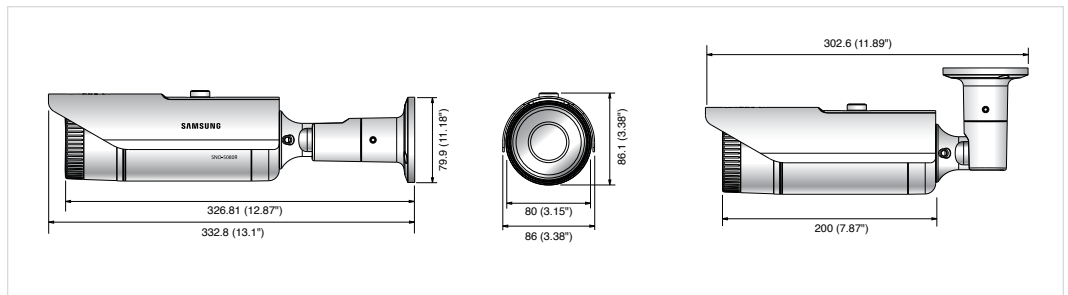

Dimensions

Unit : mm (inch)