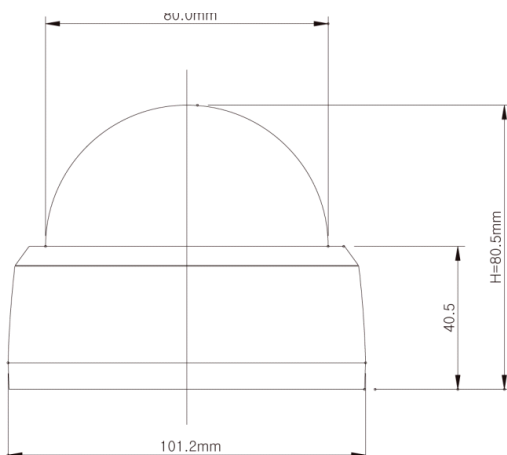

MODEL		VFDS4V9CM600	
Power	Power source	DC 12V -10 ~ +15%	
	Power consumption	3.0 Watts	
General	Image sensor	1/3" SONY Super HAD CCD	
	Total number of pixels	795(H) x 596(V)	
	Scanning system	2:1 interlace	
	Scanning frequency	15.625KHz(H) x 50Hz(V)	
	Sync. System	Internal	
	Electronic shutter	1/50 ~ 1/120,000sec	
	Resolution	600 TV lines (Colour)	
	Min. illumination	0.1 lux (Colour), 0.04 lux (B/W) @ F1.2, 50 IRE (Sense up x256 – 0.0004 lux(Colour), 0.0001 lux(B/W))	
	Video output	1.0Vp-p (75ohm, composite)	
	S/N ratio	More than 55dB (AGC OFF, Sense up OFF)	
	Camera Control	Tact switch	
	F u n c t i o n	Auto Exposure	1/50 / FLICKERLESS / MANUAL SHUTTER (1/250,1/500,1/1000,1/4000,1/10000,1/30000,1/60000,1/120000)
		Lens	DC / ELC
		Day/Night	Day (colour) / Night (monochrome) / Auto (colour/monochrome)
		Brightness	0 ~ 60
		BLC	ON / OFF(Position, Level)
		AGC	OFF / LOW / MIDDLE / HIGH
		Sense-up	OFF / x2~x256
		Eclipse	OFF / ON
		3D-DNR	OFF / LOW / MIDDLE / HIGH
DRC		OFF / LOW / MIDDLE / HIGH	
White Balance		ATW / AWC / MANUAL / INDOOR / OUTDOOR	
Privacy zone		OFF / ON (24position, Mask BW, Color, Mosaic)	
Display Title		OFF / ON	
Video Picture		POSI / NEGA	
Sharpness		0~15	
Mirror		NORMAL / MIRROR / VERTICAL / ROTATE	
Sync	INT / AUTO		
Zoom	OFF / ON(x4) / PAN&TILT(x2)		
Preset	INITIAL / EXIT(Auto save) / RETURN		
Connector & etc	Power input	2-Pin Terminal Block	
	Video output	BNC connector	
	Lens mount	Fixed mount	
	Lens	F=4~9mm F1.6~2.4	
	Operating temperature	-10°C ~+50°C [14°F ~122°F]	
Operating humidity	0~96% (non-condensing)		

No liability will be accepted by Vista for any errors or omissions in this information.

VFDS4V9CM-version 1